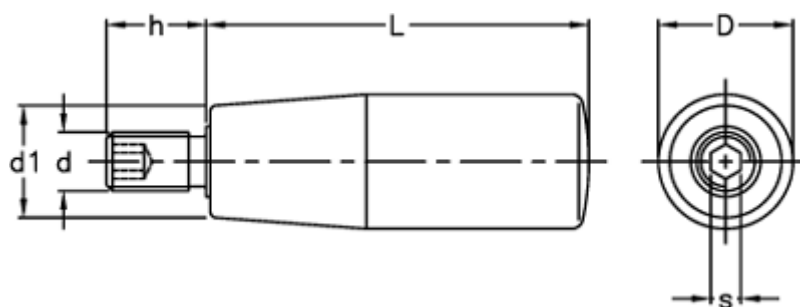

Data Sheet

Article number: 2304023302

Description: E+G Revolving handle
I.301/65+x-M10

Measures

| | |
|------|-------|
| D | = 23 |
| d1 | = 19 |
| d 6g | = M10 |
| h | = 17 |
| L | = 65 |
| s | = 5 |